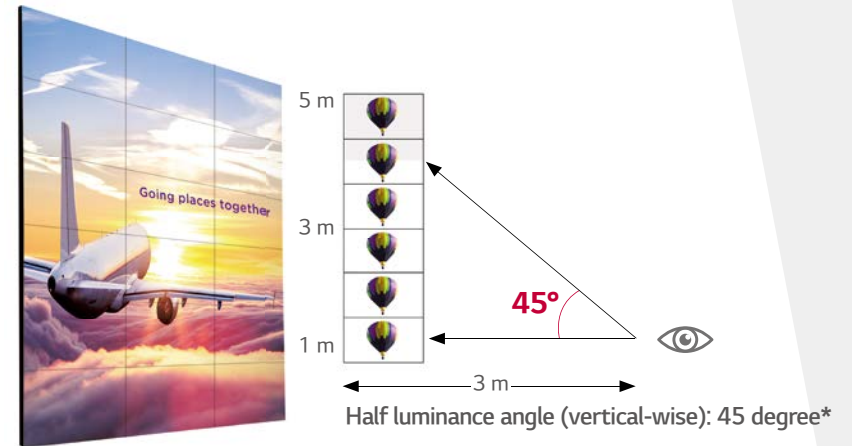

Conventional

VL7D

49" Video Wall with Clear Visibility and Great Immersion

49VL7D

Immersive Viewing Experience

Ultra Narrow Bezel

The 3.5mm ultra narrow bezel size creates immersive and seamless viewing experiences on assembled video wall screens.

Wide Viewing Angle

Stable image reproduction is critical in video walls, as it is usually installed in places above eye level and is seen from various angles. Thanks to the IPS panel and the high half luminance angle, VL7D delivers the best picture quality from any viewer position.