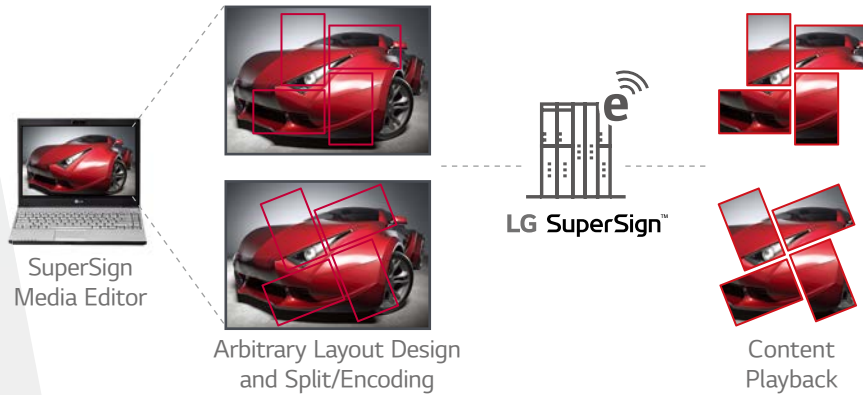

Wide Viewing Angle

Stable image reproduction is critical in video walls, as it is usually installed in places above eye level and is seen from various angles. Thanks to the IPS panel and the high half luminance angle, VL7D delivers the best picture quality from any viewer position.

*The angle from the center of the screen to have 50 % of the initial luminance.

49" Video Wall with Clear Visibility and Great Immersion

49VL7D

Convenient Management

Dynamic Configuration

Flexible content editing is possible in various layouts, including a regular matrix grid or an irregular video-wall, in a timely and cost-effective manner without the need for an expensive video wall console.

Conformal Coating

Conformal Coating Circuit board reliability is enhanced with conformal coating that protects against dust, iron powder, humidity and other harsh conditions.

Dimension

49"

Connectivity

- 1 RS232C IN
- 2 RS232C OUT
- 3 USB
- 4 HDMI IN
- 5 DVI IN
- 6 DVI OUT
- 7 RGB / AV / COMPONENT IN
- 8 IR IN
- 9 LAN