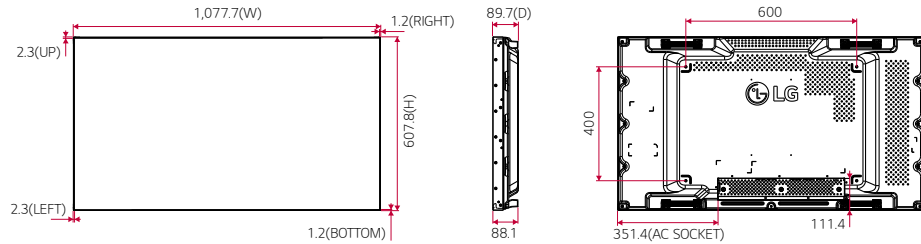

Dimension

49"