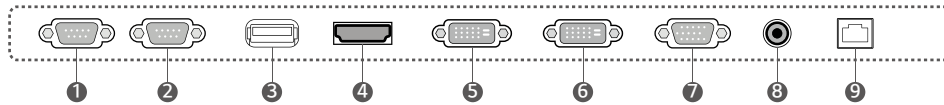

Conformal Coating

Conformal Coating Circuit board reliability is enhanced with conformal coating that protects against dust, iron powder, humidity and other harsh conditions.

Dimension

49"

Connectivity

- 1 RS232C IN
- 2 RS232C OUT
- 3 USB
- 4 HDMI IN
- 5 DVI IN
- 6 DVI OUT
- 7 RGB / AV / COMPONENT IN
- 8 IR IN
- 9 LAN